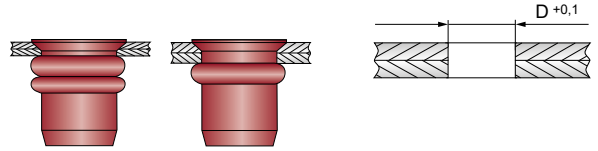

Multigrip blind rivet nut OPTO®-ASM

Aluminium

Countersunk head | | open

EN AW-5754 [AlMg3]

M		l	No.	
M4	1,5 - 6,0	14,0	10894400600	500
D 6,0	k 1,5	dk 10,0	3 Nm	3000 N
M5	1,5 - 6,0	15,0	10894500600	500
D 7,0	k 1,5	dk 11,0	4 Nm	4200 N

M		l	No.	
M6	1,5 - 6,0	17,5	10894600600	500
D 9,0	k 1,5	dk 13,0	6 Nm	6500 N
M8	1,5 - 7,5	21,5	10894800750	500
D 11,0	k 1,5	dk 16,0	18 Nm	10500 N