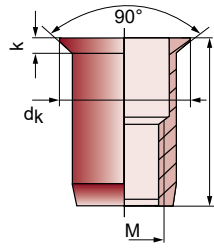

Multigrip blind rivet nut OPTO®-ASM

Aluminium

Countersunk head | | open

EN AW-5754 [AlMg3]

M		l	No.	
M4	1,5 - 6,0	14,0	10894400600	500
D 6,0	k 1,5	dk 10,0	3 Nm	3000 N
M5	1,5 - 6,0	15,0	10894500600	500
D 7,0	k 1,5	dk 11,0	4 Nm	4200 N

M		l	No.	
M6	1,5 - 6,0	17,5	10894600600	500
D 9,0	k 1,5	dk 13,0	6 Nm	6500 N
M8	1,5 - 7,5	21,5	10894800750	500
D 11,0	k 1,5	dk 16,0	18 Nm	10500 N